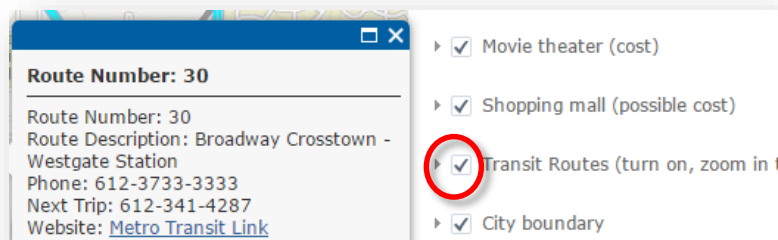

## Location Identification:

Click on a location to display a popup of information including name, address, times, phone, and possible websites. For mobile apps click on location then click on the right arrow in the header bar as shown below left. The header bar may indicate more than one location was selected as shown below center. Use the right arrow to scroll through the selection.

## Map Options and Information:

The following icons will display map panels, to the right or below, with different information and functionality.

A B C

**A** – Will display the legend.

**B** – Layer list showing the available map layers that can be turned on/off.

## Bus Routes:

Metro transit routes can be displayed from the Layer List. Check the Transit Routes in the layer list and zoom in until they are displayed. Be patient, it may take a while to load. Click on the route to get more information.